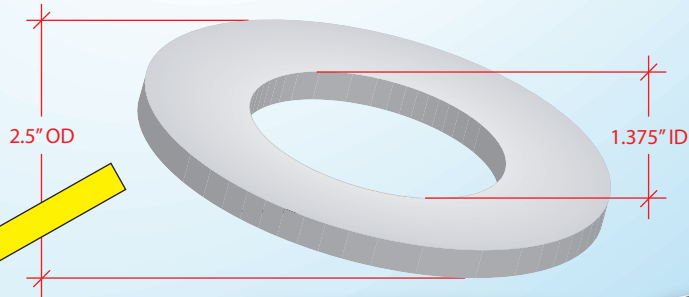

NEW!

BIG JOHN TOILET SUPPORT **STOP**

**For the Regular & Short Swivel Supports
in high traffic areas or where there
is potential for vandalism.**

**Made from Aluminum.
Held to floor with Epoxy.**

www.bigjohntoiletseat.com